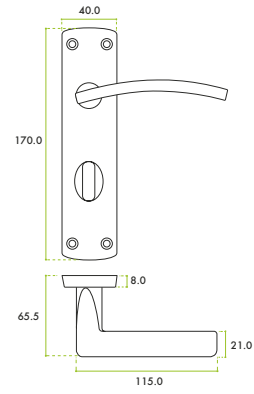

- Full aluminium construction
- 40mm x 170mm backplate
- Face-fix backplate
- 57mm c/c (Bathroom)
- No plastic packaging

**SUITABILITY**      **TECHNICAL**

**STANDARDS**

CODE	DESCRIPTION	ADDITIONAL INFO.
ZPA033-CP	Toledo lever on backplate	Bathroom backplate
ZPA033-SC	Toledo lever on backplate	Bathroom backplate
ZPA033-MB	Toledo lever on backplate	Bathroom backplate
ZPA033-AB	Toledo lever on backplate	Bathroom backplate
ZPA033-SB	Toledo lever on backplate	Bathroom backplate