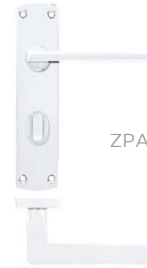

ZPA013

ZPA013-SB

ZPA013-CP

ZPA013-SC

ZPA013-MB

ZPA013-AB

CODE	FINISH
ZPA013-CP	Polished Chrome
ZPA013-SC	Satin Chrome
ZPA013-MB	Matt Black
ZPA013-AB	Antique Brass
ZPA013-SB	Satin Brass

SPECIFICATION

- Full aluminium construction
- 40mm x 170mm backplate
- Face-fix backplate
- 57mm c/c (Bathroom)
- No plastic packaging

SUITABILITY **TECHNICAL**

STANDARDS

CODE	DESCRIPTION	ADDITIONAL INFO.
ZPA013-CP	Leon lever on backplate	Bathroom backplate
ZPA013-SC	Leon lever on backplate	Bathroom backplate
ZPA013-MB	Leon lever on backplate	Bathroom backplate
ZPA013-AB	Leon lever on backplate	Bathroom backplate
ZPA013-SB	Leon lever on backplate	Bathroom backplate