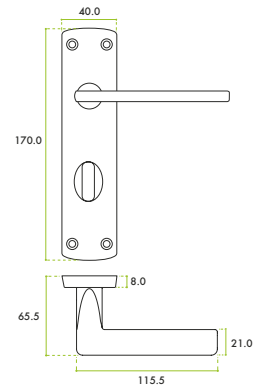

- Full aluminium construction
- 40mm x 170mm backplate
- Face-fix backplate
- 57mm c/c (Bathroom)
- No plastic packaging

SUITABILITY **TECHNICAL**

STANDARDS

CODE	DESCRIPTION	ADDITIONAL INFO.
ZPA013-CP	Leon lever on backplate	Bathroom backplate
ZPA013-SC	Leon lever on backplate	Bathroom backplate
ZPA013-MB	Leon lever on backplate	Bathroom backplate
ZPA013-AB	Leon lever on backplate	Bathroom backplate
ZPA013-SB	Leon lever on backplate	Bathroom backplate