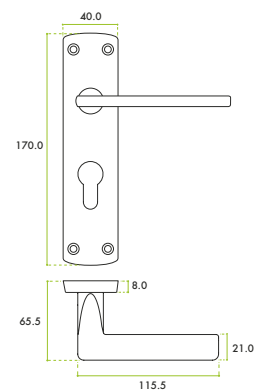

**SPECIFICATION**

- Full aluminium construction
- 40mm x 170mm backplate
- Face-fix backplate
- 57mm c/c (Euro lock)
- No plastic packaging

**SUITABILITY**

**STANDARDS**

**TECHNICAL**

CODE	DESCRIPTION	ADDITIONAL INFO.
ZPA011EP-CP	Leon lever on backplate	Standard lock profile backplate
ZPA011EP-SC	Leon lever on backplate	Standard lock profile backplate
ZPA011EP-MB	Leon lever on backplate	Standard lock profile backplate
ZPA011EP-AB	Leon lever on backplate	Standard lock profile backplate
ZPA011EP-SB	Leon lever on backplate	Standard lock profile backplate