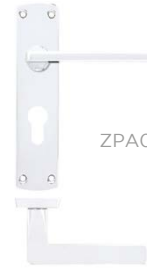

**ZPA011EP**

ZPA011EP-AB

ZPA011EP-CP

ZPA011EP-SC

ZPA011EP-MB

ZPA011EP-SB

CODE	FINISH
ZPA011EP-CP	Polished Chrome
ZPA011EP-SC	Satin Chrome
ZPA011EP-MB	Matt Black
ZPA011EP-AB	Antique Brass
ZPA011EP-SB	Satin Brass

**SPECIFICATION**

- Full aluminium construction
- 40mm x 170mm backplate
- Face-fix backplate
- 57mm c/c (Euro lock)
- No plastic packaging

**SUITABILITY**

**STANDARDS**

**TECHNICAL**

CODE	DESCRIPTION	ADDITIONAL INFO.
ZPA011EP-CP	Leon lever on backplate	Standard lock profile backplate
ZPA011EP-SC	Leon lever on backplate	Standard lock profile backplate
ZPA011EP-MB	Leon lever on backplate	Standard lock profile backplate
ZPA011EP-AB	Leon lever on backplate	Standard lock profile backplate
ZPA011EP-SB	Leon lever on backplate	Standard lock profile backplate