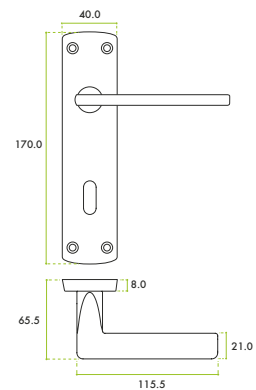

- Full aluminium construction
- 40mm x 170mm backplate
- Face-fix backplate
- 57mm c/c (Standard lock)
- No plastic packaging

SUITABILITY

STANDARDS

TECHNICAL

CODE	DESCRIPTION	ADDITIONAL INFO.
ZPA011-CP	Leon lever on backplate	Standard lock profile backplate
ZPA011-SC	Leon lever on backplate	Standard lock profile backplate
ZPA011-MB	Leon lever on backplate	Standard lock profile backplate
ZPA011-AB	Leon lever on backplate	Standard lock profile backplate
ZPA011-SB	Leon lever on backplate	Standard lock profile backplate