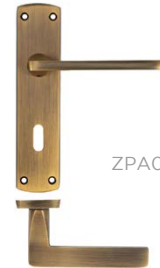

ZPA011

ZPA011-SC

ZPA011-CP

ZPA011-MB

ZPA011-AB

ZPA011-SB

CODE	FINISH
ZPA011-CP	Polished Chrome
ZPA011-SC	Satin Chrome
ZPA011-MB	Matt Black
ZPA011-AB	Antique Brass
ZPA011-SB	Satin Brass

SPECIFICATION

- Full aluminium construction
- 40mm x 170mm backplate
- Face-fix backplate
- 57mm c/c (Standard lock)
- No plastic packaging

SUITABILITY

STANDARDS

TECHNICAL

CODE	DESCRIPTION	ADDITIONAL INFO.
ZPA011-CP	Leon lever on backplate	Standard lock profile backplate
ZPA011-SC	Leon lever on backplate	Standard lock profile backplate
ZPA011-MB	Leon lever on backplate	Standard lock profile backplate
ZPA011-AB	Leon lever on backplate	Standard lock profile backplate
ZPA011-SB	Leon lever on backplate	Standard lock profile backplate