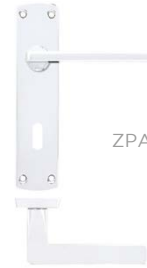

ZPA011

ZPA011-SC

ZPA011-CP

ZPA011-MB

ZPA011-AB

ZPA011-SB

CODE	FINISH
ZPA011-CP	Polished Chrome
ZPA011-SC	Satin Chrome
ZPA011-MB	Matt Black
ZPA011-AB	Antique Brass
ZPA011-SB	Satin Brass

SPECIFICATION

- Full aluminium construction
- 40mm x 170mm backplate
- Face-fix backplate
- 57mm c/c (Standard lock)
- No plastic packaging

SUITABILITY

STANDARDS

TECHNICAL

CODE	DESCRIPTION	ADDITIONAL INFO.
ZPA011-CP	Leon lever on backplate	Standard lock profile backplate
ZPA011-SC	Leon lever on backplate	Standard lock profile backplate
ZPA011-MB	Leon lever on backplate	Standard lock profile backplate
ZPA011-AB	Leon lever on backplate	Standard lock profile backplate
ZPA011-SB	Leon lever on backplate	Standard lock profile backplate