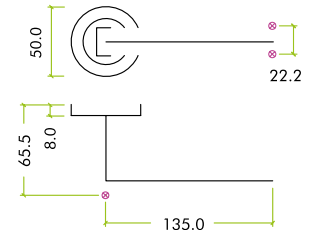

RT050PVDBLK

SPECIFICATION

- Cast stainless steel rose
- 50mm x 8mm round sprung rose
- SS304 stainless steel
- 4 point fixing inner rose
- Screw on rose cover
- Supplied with bolt through & wood screw fixings
- Suitable for 35-54mm doors
- Improved allen key for easier installation
- Grub screw on underside of lever
- NO plastic packaging

SUITABILITY

STANDARDS

TECHNICAL

CODE	DESCRIPTION	FINISH
RT050PCB	Garda lever on rose	Powder Coated Black
RT050PCW	Garda lever on rose	Powder Coated White
RT050SS	Garda lever on rose	Satin Stainless
RT050AB	Garda lever on rose	Antique Brass
RT050PVDBZ	Garda lever on rose	PVD Bronze
RT050PVDSB	Garda lever on rose	PVD Satin Brass
RT050PVDBLK	Garda lever on rose	PVD Black