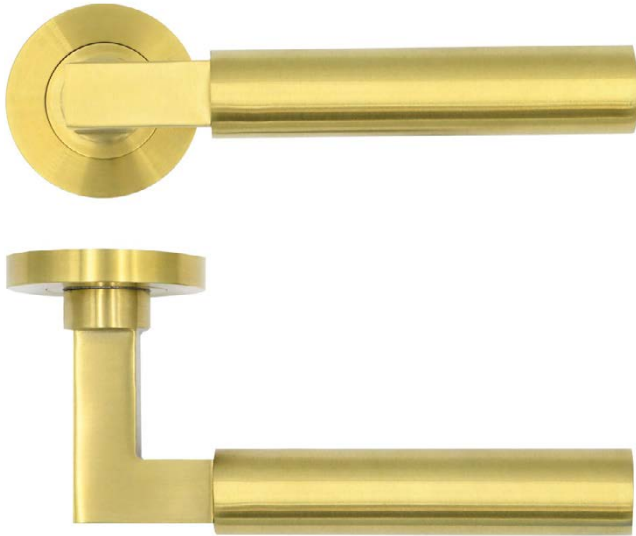

TECHNICAL SPECIFICATION SHEET

RT050

RT050PVDSB

SPECIFICATION

- Cast stainless steel rose
- 50mm x 8mm round sprung rose
- SS304 stainless steel
- 4 point fixing inner rose
- Screw on rose cover
- Supplied with bolt through & wood screw fixings
- Suitable for 35-54mm doors
- Improved allen key for easier installation
- Grub screw on underside of lever
- NO plastic packaging